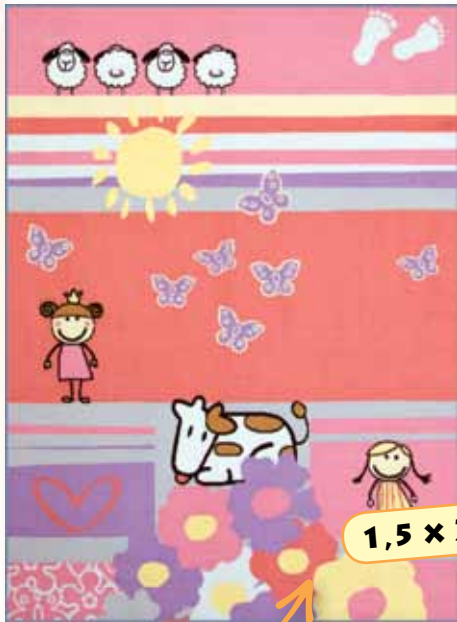

Loop technique.
Material: polyamid.
Measurements: 150 x 200 cm.

1,5 x 2 M

RK15214

Carpet Meadow 4

Loop technique.
Material: polyamid.
Measurements: 150 x 200 cm.

1,5 x 2 M

RK23062

Carpet Flowers 2

Loop technique.
Material: polyamid.
Measurements: 200 x 300 cm.

2 x 3 M

RK23061

Carpet Flowers 1

Loop technique.
Material: polyamid.
Measurements: 200 x 300 cm.

2 x 3 M

CARPETS

1,5 x 2 M

RK15231

Carpet Sheep

Loop technique.
Material: polyamid.
Measurements: 150 x 200 cm.

2 x 3 M

RK23071

Carpet Puzzle

Loop technique.
Material: polyamid.
Measurements: 200 x 300 cm.

RK15232

Carpet Africa

Loop technique.
Material: polyamid.
Measurements: 150 x 200 cm.

1,5 x 2 M

RK1142

Carpet / Game Ludo - The Farm

Anti-skid back side.
Contains figures and cube.
Measurements: 1 x 1 m.

RK32001

Carpet / Game - Ludo