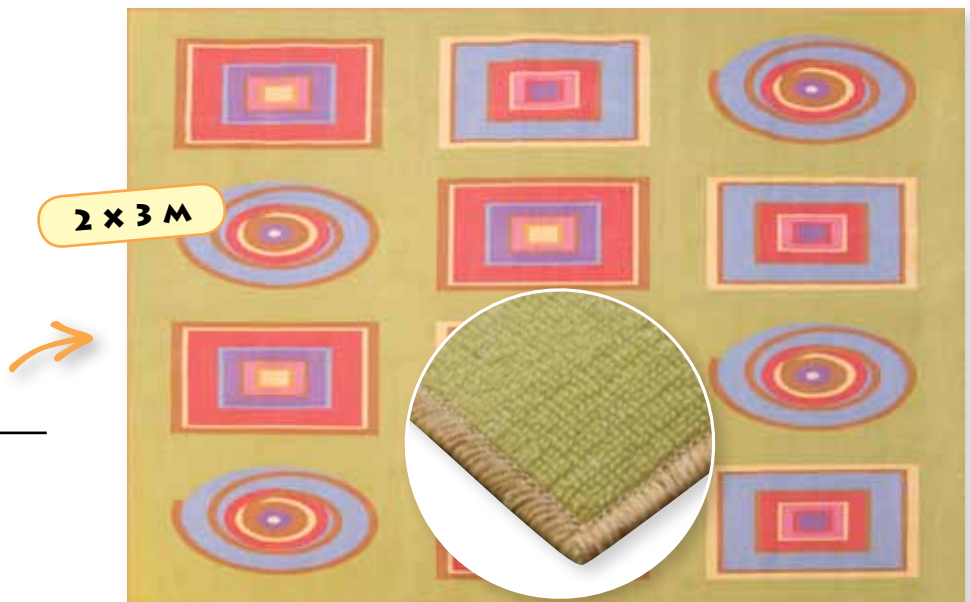

CARPETS

RK23041

Carpet Smile

Loop technique.
Material: polyamid.
Measurements: 200 x 300 cm.

RK15221

Carpet Circles 1

Loop technique.
Material: polyamid.
Measurements: 150 x 200 cm.

RK15222

Carpet Circles 2

Loop technique.
Material: polyamid.
Measurements: 150 x 200 cm.

RK23051

Carpet Spiral

Loop technique.
Material: polyamid.
Measurements: 200 x 300 cm.

CARPETS

RK15211

Carpet Meadow 1

Loop technique.
Material: polyamid.
Measurements: 150 x 200 cm.

1,5 x 2 M

RK15212

Carpet Meadow 2

Loop technique.
Material: polyamid.
Measurements: 150 x 200 cm.

1,5 x 2 M

RK15213

Carpet Meadow 3

Carpet Africa

Loop technique.
Material: polyamid.
Measurements: 150 x 200 cm.

1,5 x 2 M

RK1142

Carpet / Game Ludo - The Farm

Anti-skid back side.
Contains figures and cube.
Measurements: 1 x 1 m.

RK32001

Carpet / Game - Ludo